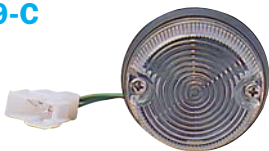

214-1923-2 COLT '94
TAIL LAMP
R MB 527102
L MB 527101
20PCS 4.91CFT
00-214-1923
100PCS 4.78CFT

214-1623 '84-'86
FRONT LAMP
R MB 283558
L MB 283557
50PCS
3.34CFT
00-214-1623 LENS
200PCS 2.24CFT

214-1508-AE1 '87
1A
CORNER LAMP
R MB 527092
L MB 527091
20PCS 2.64CFT

214-1419-Y
SIDE LAMP
MB527046
100PCS
0.89CFT

W5W

214-1508-AE2 COLT '94
2A
CORNER LAMP
R MB 527090
L MB 527089
20PCS 2.64CFT

A:W5W 5:W5W

214-1419-C
SIDE LAMP
100PCS
0.89CFT

214-1503 '80-'86
SIDE LAMP
R MB 185356
L MB 185355
200PCS 2.34CFT
00-214-1503 LENS
1000PCS 3.4CFT

214-1625 COLT '94
FRONT LAMP 50PCS 3.75CFT
R MB 527080 00-214-1625
L MB 527079 200PCS 2.1CFT

214-1914 '79-'86
TAIL LAMP
R MB 185534
L MB 185533
20PCS 5.74CFT
00-214-1914 LENS
100PCS 4.6CFT

214-1923-1 COLT '94
TAIL LAMP
R MB 527104
L MB 527103
20PCS 4.91CFT
00-214-1923
100PCS 4.78CFT